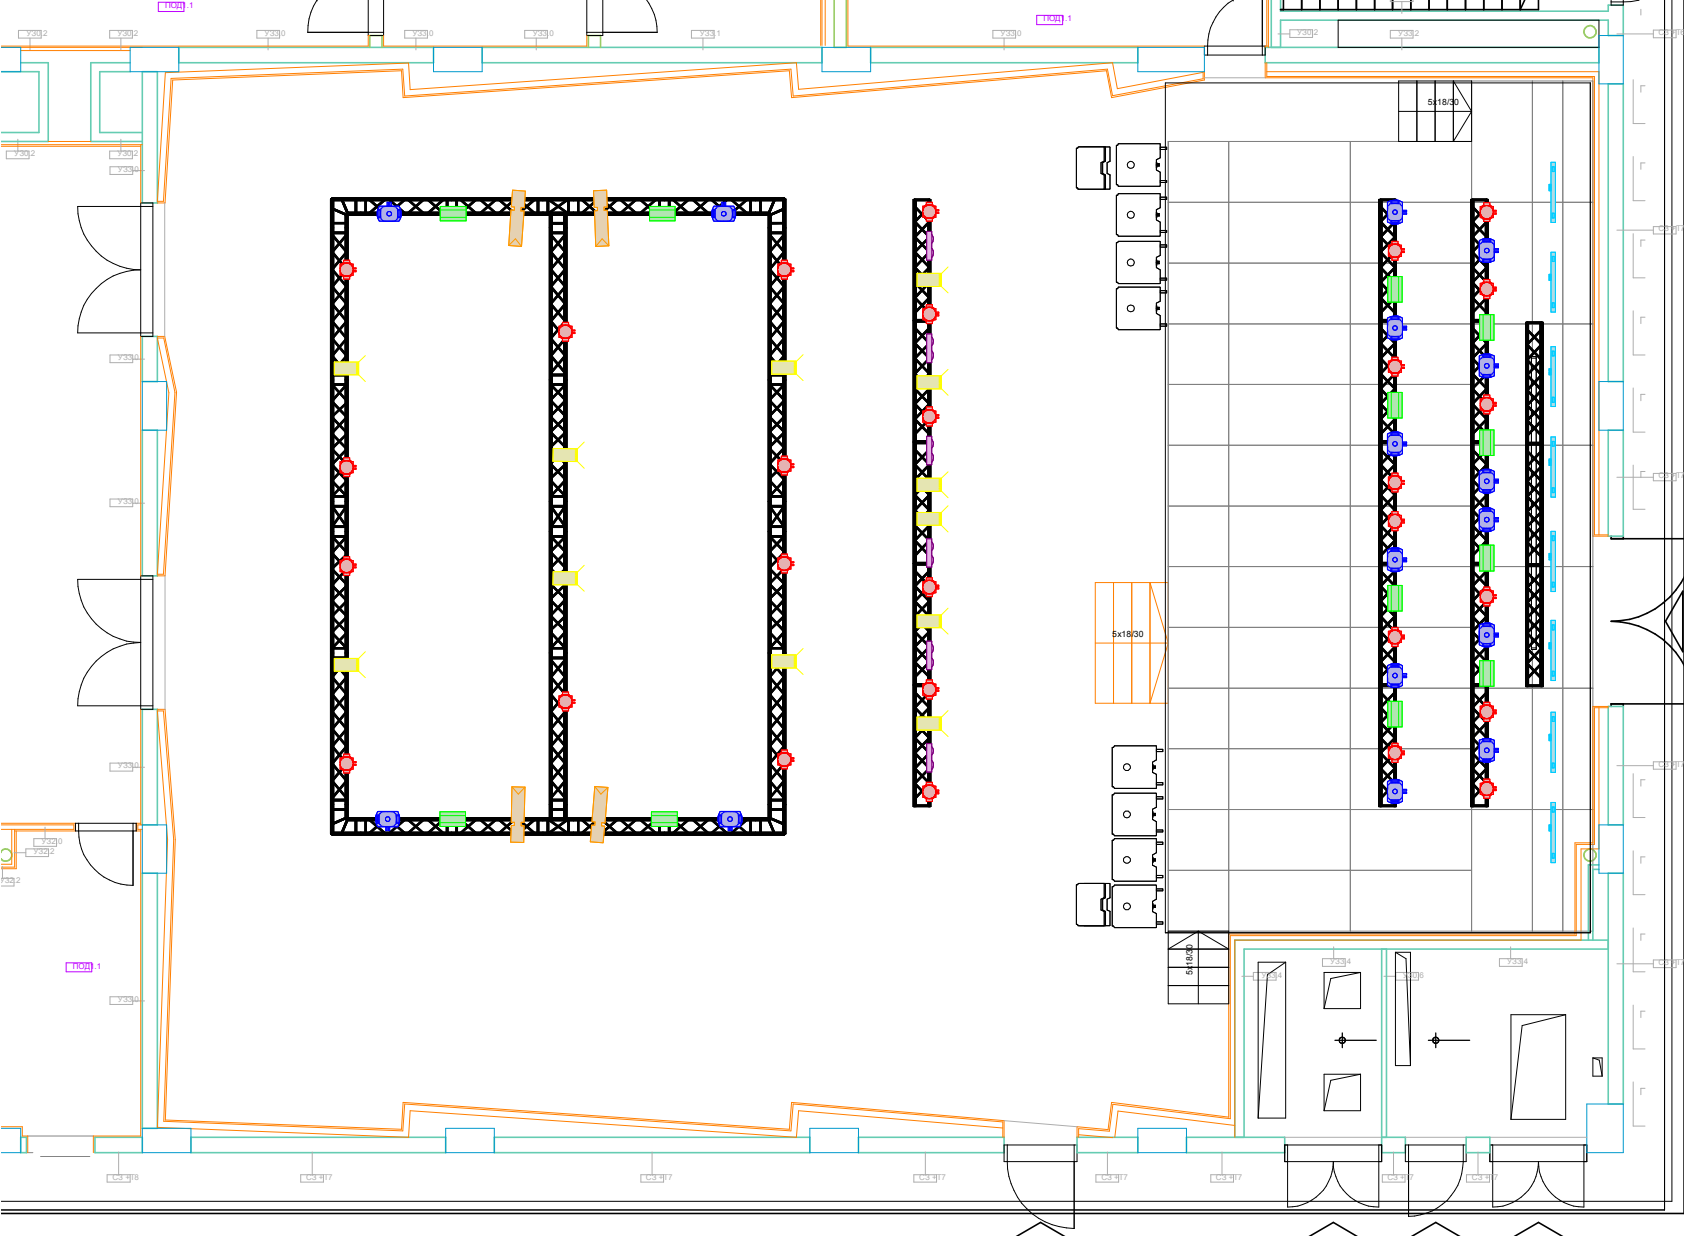

SKC

LEGENDA

- ◆ Chauvet Rogue R2X Wash (17ch) - 28 pcs
- ◆ Chauvet Rogue R3 Spot (19ch) - 16 pcs
- Soundstation Lightblaster 616 (2ch) - 12 pcs
- ◆ Spotlight Hyperion LED 200 PC WW (3ch) - 12 pcs
- ◆ Spotlight Hyperion LED 200 Profil WW (3ch) - 12 pcs
- ◆ Elation DTW Blinder 350 IP (7ch) - 6 pcs
- ◆ Chauvet ColorDash batten Quad 12 (10ch) - 8 pcs
- ◆ LookSolution Uniqe 2.1 (2ch, 4.510) - 1 pcs

SKC

LEGENDA

-  Chauvet Rogue R2X Wash (17ch) - 28 pcs
-  Chauvet Rogue R3 Spot (19ch) - 16 pcs
-  Soundstation Lightblaster 616 (2ch) - 12 pcs
-  Spotlight Hyperion LED 200 PC WW (3ch) - 12 pcs
-  Spotlight Hyperion LED 200 Profil WW (3ch) - 12 pcs
-  Elation DTW Blinder 350 IP (7ch) - 6 pcs
-  Chauvet ColorDash batten Quad 12 (10ch) - 8 pcs
-  LookSolution Uniqe 2.1 (2ch, 4.510) - 1 pcs