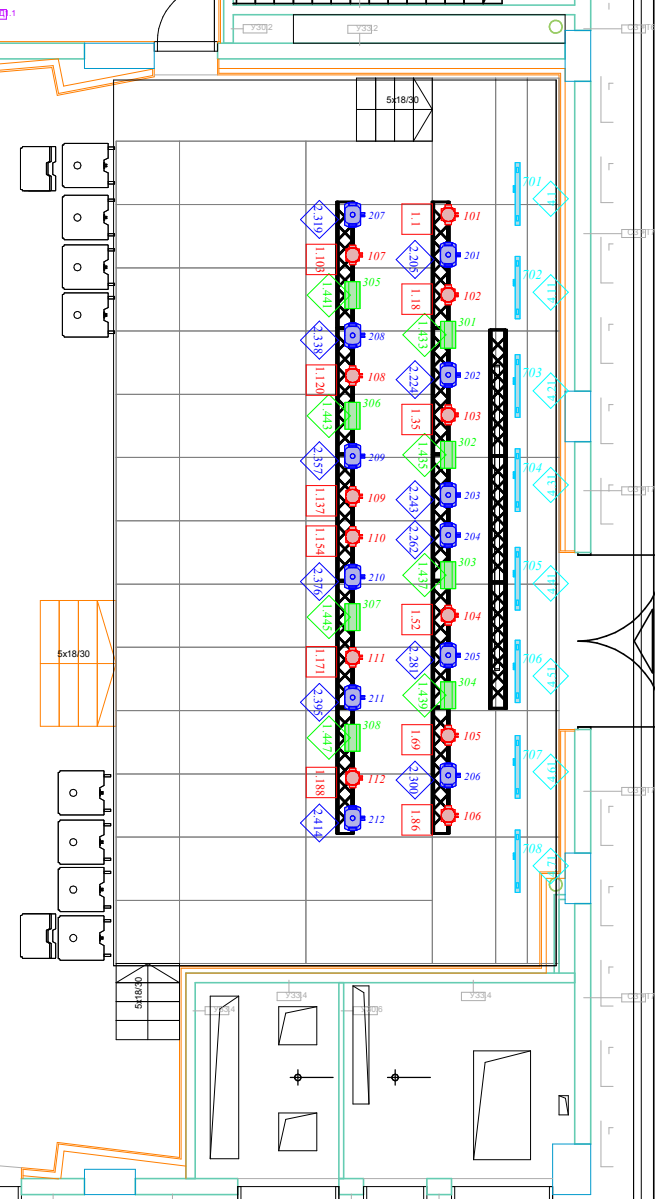

Patch + ID

SKC

LEGENDA

- Chauvet Rogue R2X Wash (17ch) - 28 pcs
- Chauvet Rogue R3 Spot (19ch) - 16 pcs
- Soundstation Lightblaster 616 (2ch) - 12 pcs
- Spotlight Hyperion LED 200 PC WW (3ch) - 12 pcs
- Spotlight Hyperion LED 200 Profil WW (3ch) - 12 pcs
- Elation DTW Blinder 350 IP (7ch) - 6 pcs
- Chauvet ColorDash batten Quad 12 (10ch) - 8 pcs
- LookSolution Uniqe 2.1 (2ch, 4.510) - 1 pcs