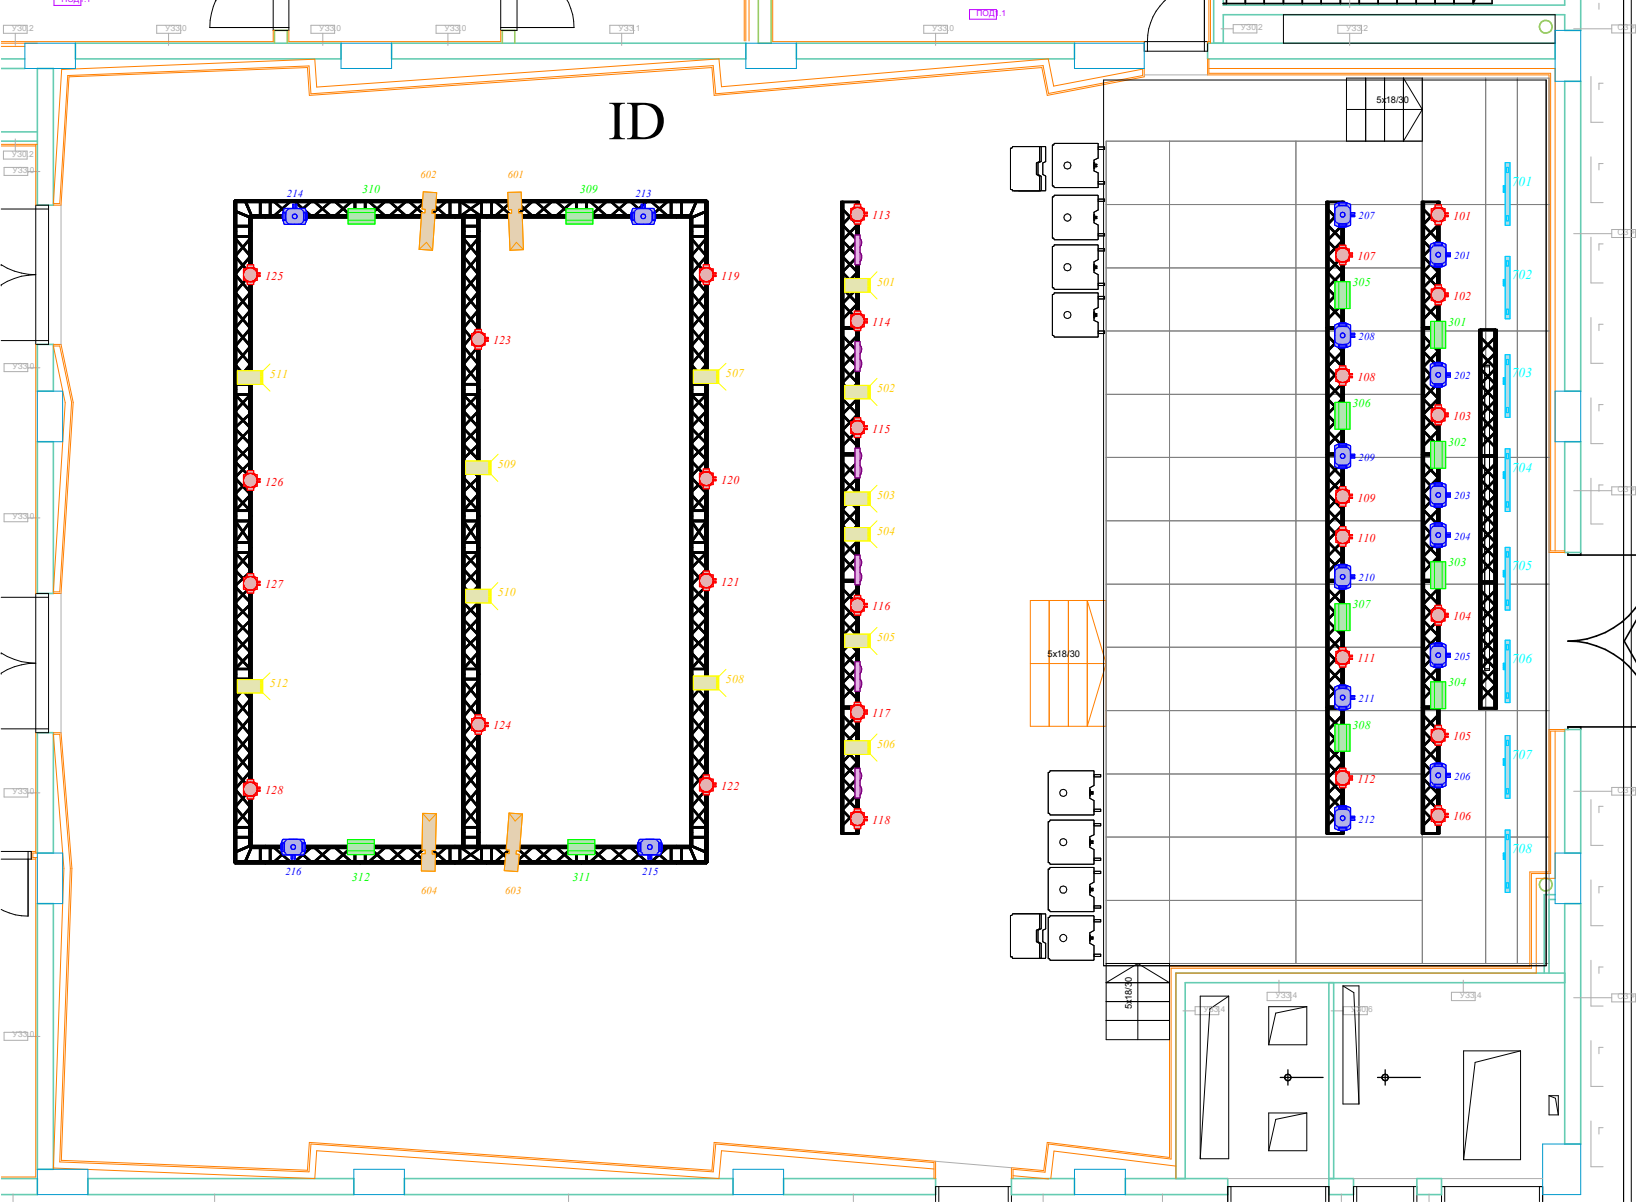

SKC

LEGENDA

- Chauvet Rogue R2X Wash (17ch) - 28 pcs
- Chauvet Rogue R3 Spot (19ch) - 16 pcs
- Soundstation Lightblaster 616 (2ch) - 12 pcs
- Spotlight Hyperion LED 200 PC WW (3ch) - 12 pcs
- Spotlight Hyperion LED 200 Profil WW (3ch) - 12 pcs
- Elation DTW Blinder 350 IP (7ch) - 6 pcs
- Chauvet ColorDash batten Quad 12 (10ch) - 8 pcs
- LookSolution Uniqe 2.1 (2ch, 4.510) - 1 pcs