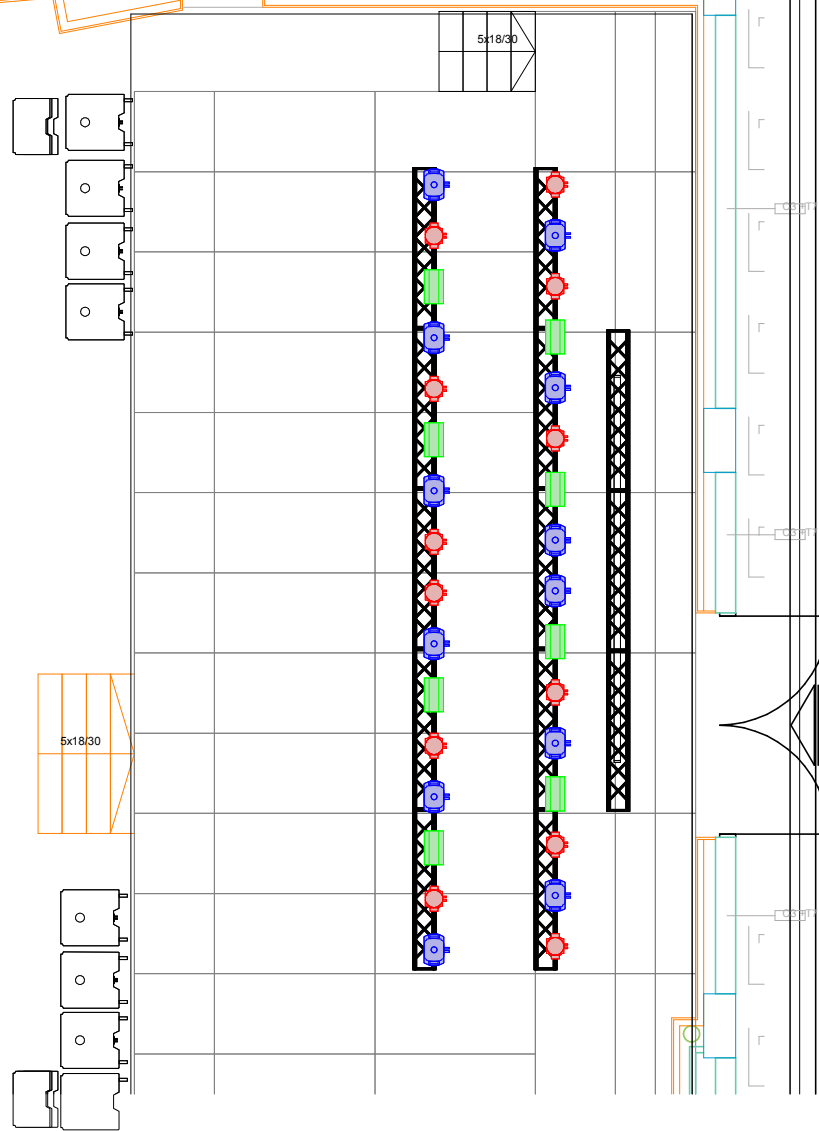

Top Light

SKC

LEGENDA

- Chauvet Rogue R2X Wash (17ch)
- Chauvet Rogue R3 Spot (19ch) -
- Soundstation Lightblaster 616 (2c
- Spotlight Hyperion LED 200 PC
- Spotlight Hyperion LED 200 Pro
- Elation DTW Blinder 350 IP (7ch
- Chauvet ColorDash batten Quad
- LookSolution Uniqe 2.1 (2ch, 4.5