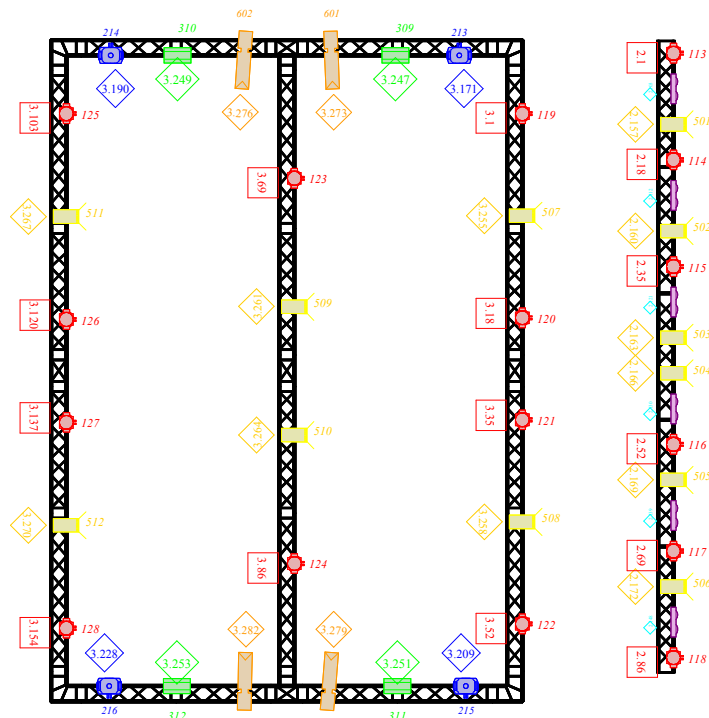

Patch + ID

SKC

LEGENDA

- Chauvet Rogue R2X Wash (17ch) - 28 pcs
- Chauvet Rogue R3 Spot (19ch) - 16 pcs
- Soundstation Lightblaster 616 (2ch) - 12 pcs
- Spotlight Hyperion LED 200 PC WW (3ch) - 12 pcs
- Spotlight Hyperion LED 200 Profil WW (3ch) - 12 pcs
- Elation DTW Blinder 350 IP (7ch) - 6 pcs
- Chauvet ColorDash batten Quad 12 (10ch) - 8 pcs
- LookSolution Uniqe 2.1 (2ch, 4.510) - 1 pcs